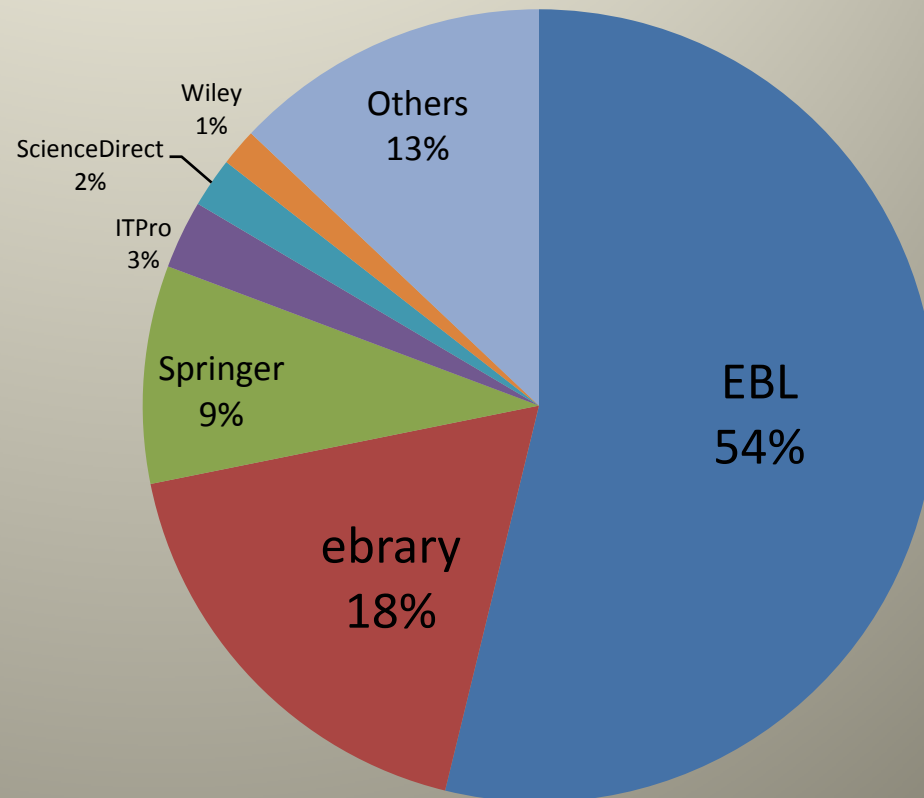

Ebook Titles By Vendor

- Approximately 80% of the ebook titles that were available in the UW system were from the following 3 vendors

- EBL
  212/394 = **54%**
- Ebrary
  71/394 = **18%**
- Springer
  35/394 = **9%**

Ebook Titles By Vendor