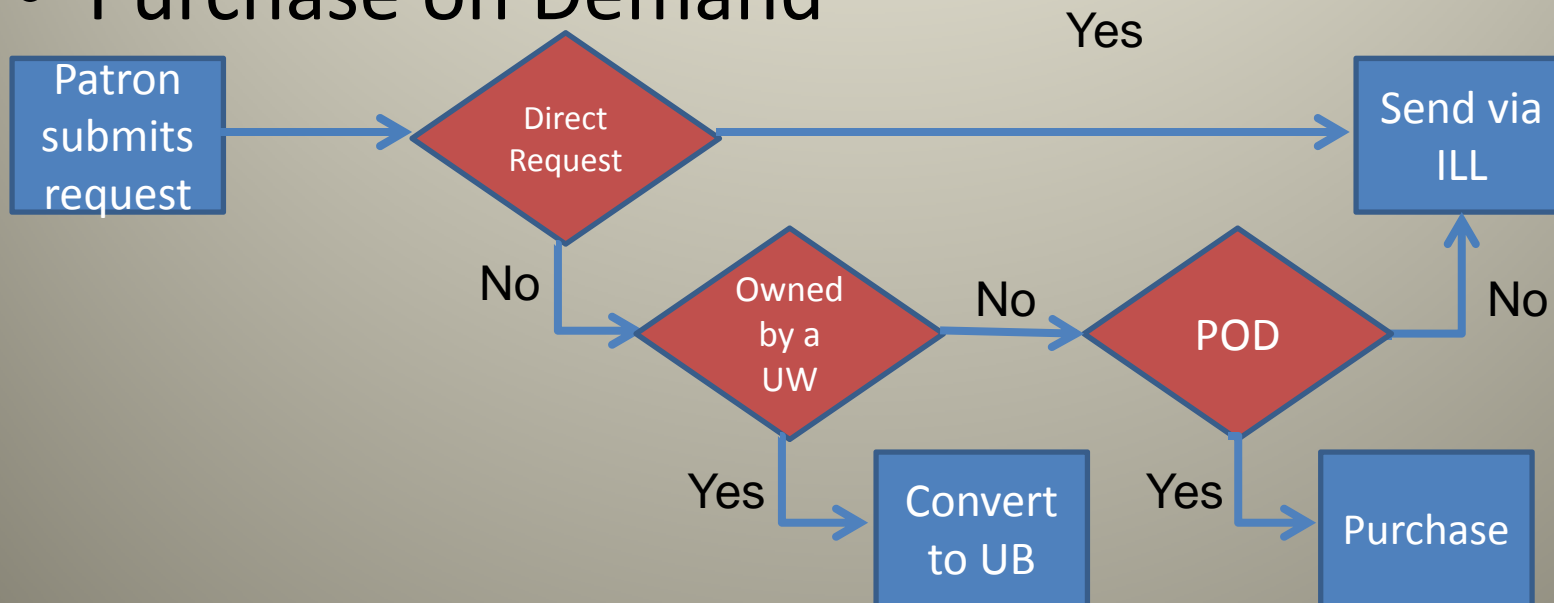

- Excel spreadsheet for data entry and analysis

Things we considered when setting up a Custom Search

- What is the workflow?
 - Direct Request?
 - Universal Borrowing (UB)?
 - Purchase on Demand?

Green Bay Workflow

- Uses Direct Request
- Converts to UB
- Purchase on Demand

Milwaukee Workflow

- Converts to UB
- Purchase on Demand

Stevens Point Workflow

- Purchase on Demand
- Sends via ILL

Direct Request

- Profiles and routing rules
 - Bibliographic formats
 - Age of material
 - Review file options
 - Minimum number in lending string

[Main](#) OCLC Resource Sharing Settings ✕
[Custom Holdings Paths](#) [Custom Holdings Group](#) [Constant Data](#) [Direct Request Profiles](#) [Saved Field Request Order](#)

Name: DIRECTIL
Description: Direct Request Loans