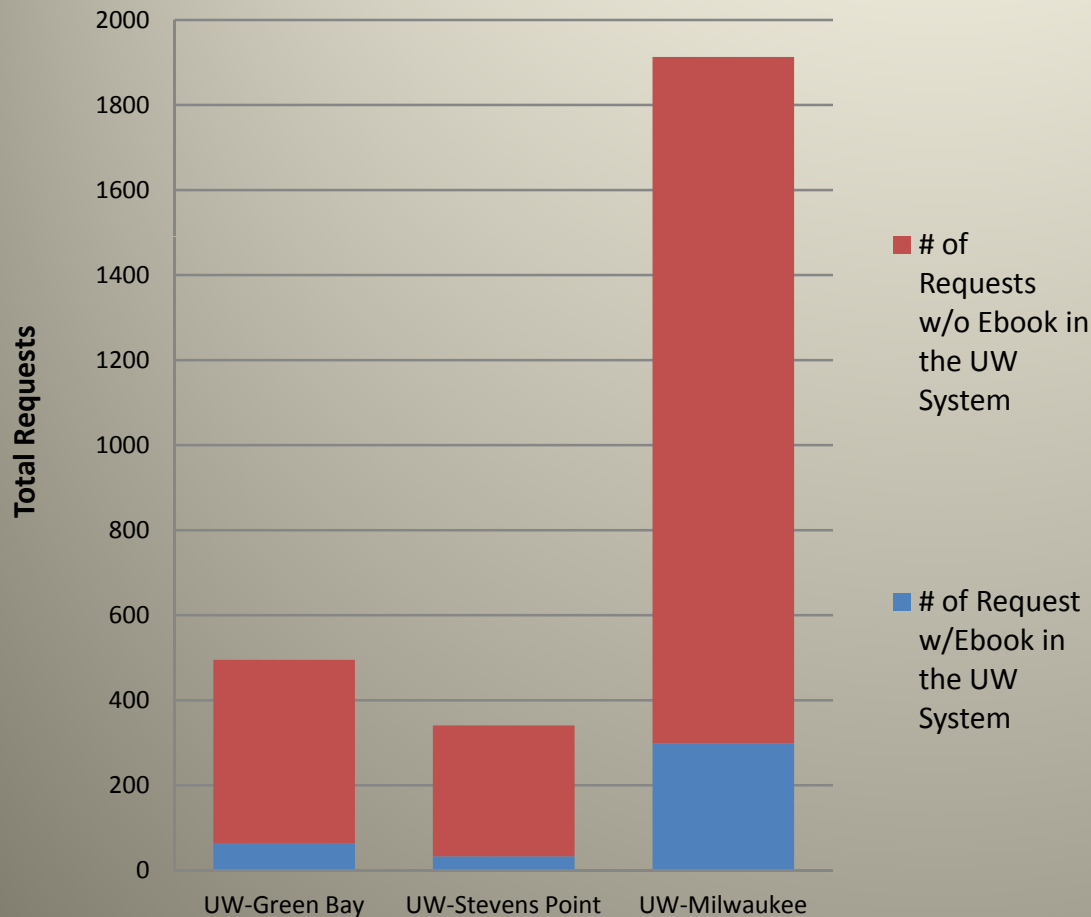

Number of Loans Outside UW System

Requests by Campus

- By campus, the number of loans requested outside the UW system when an ebook was available in the system
  - UW-Green Bay
     $63/495 = 13\%$
  - UW-Stevens Point
     $33/341 = 10\%$
  - UW-Milwaukee
     $298/1913 = 16\%$
  - 3 Campus Total
     $394/2749 = 14\%$