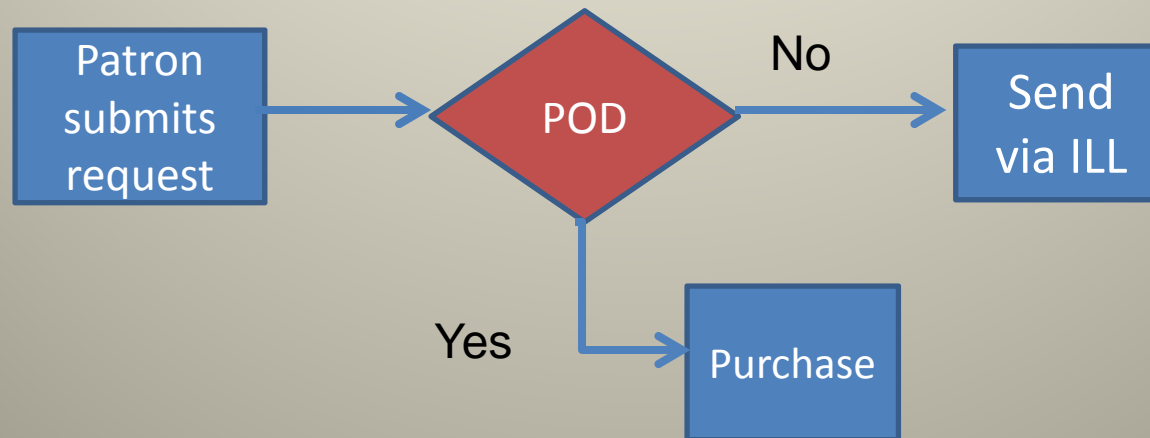

- Uses Direct Request
- Converts to UB
- Purchase on Demand

Milwaukee Workflow

- Converts to UB
- Purchase on Demand

Stevens Point Workflow

- Purchase on Demand
- Sends via ILL

Direct Request

- Profiles and routing rules
 - Bibliographic formats
 - Age of material
 - Review file options
 - Minimum number in lending string

[Main](#) OCLC Resource Sharing Settings ✕
[Custom Holdings Paths](#) [Custom Holdings Group](#) [Constant Data](#) [Direct Request Profiles](#) [Saved Field Request Order](#)

Name: DIRECTIL
Description: Direct Request Loans