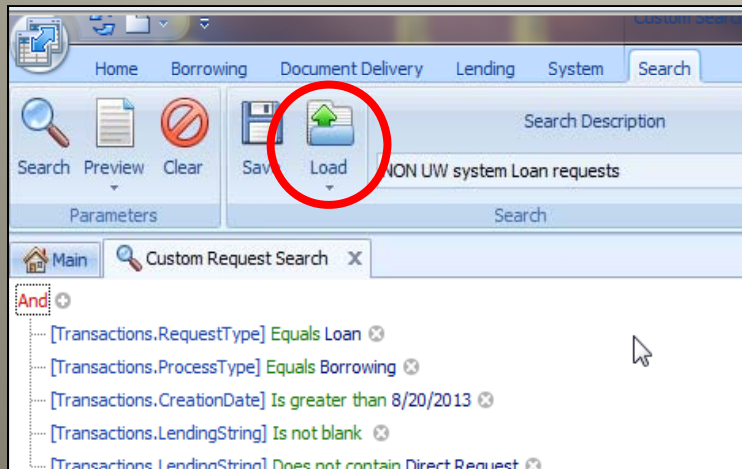

Using the Addon in Custom Search

- Search for and load your custom request search
- Then click “Search” and generate your results list