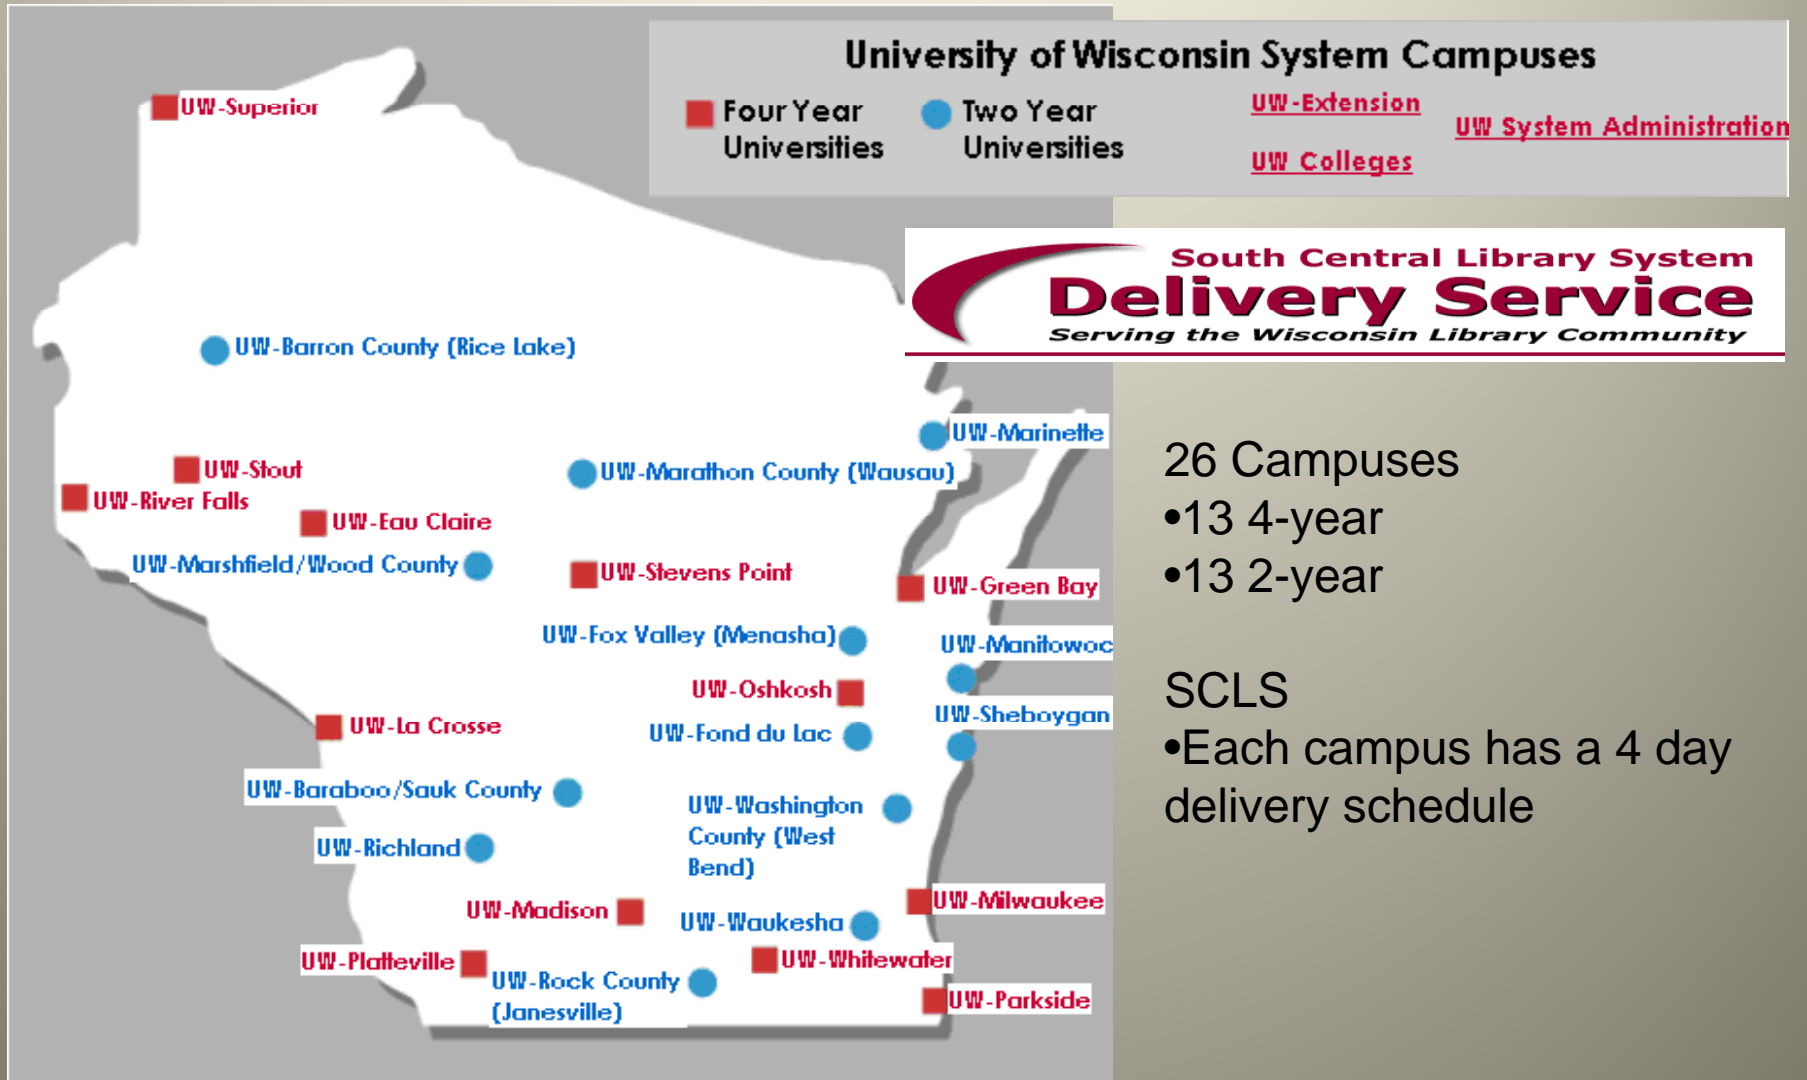

ILLiad Routing Rule

- If certain criteria is met, the request is sent to Direct Request

Routing

...	R...	Process...	TransactionStatus	MatchString
1	Yes	Borrowing	Awaiting Request Processing	t.DocumentType = 'Rush' and u.NVTGC = 'GZN'
2	Yes	Borrowing	Awaiting Request Processing	u.Status='FacultyStaff' and t.RequestType='Article' and u.NVTGC = 'WIS'
3	Yes	Borrowing	Awaiting Request Processing	u.Status='FacultyStaff' and t.RequestType='Loan' and u.NVTGC = 'WIS'
4	Yes	Borrowing	Awaiting Request Processing	(u.NVTGC = 'GZU') and (t.LoanDate = '2011' or t.LoanDate = '2012' or t.LoanDate = '2013') and (t.LoanPublisher <> 'Books LLC')
5	No	Borrowing	Awaiting Request Processing	t.ISSN > " and t.RequestType = 'Loan' and (t.LendingString = " or t.LendingString is NULL)

`u.NVTGC = 'GZW' and (t.ISSN > " or t.ESPNumber > ") and t.RequestType = 'Loan' and (t.LendingString = " or t.LendingString is NULL) and u.cleared = 'Yes'`

This rule moves all Loan requests with a status of Awaiting Request Processing and an entry in the ISSN or OCLC number field to Awaiting Direct Request Sending

Universal Borrowing- One System, One Library