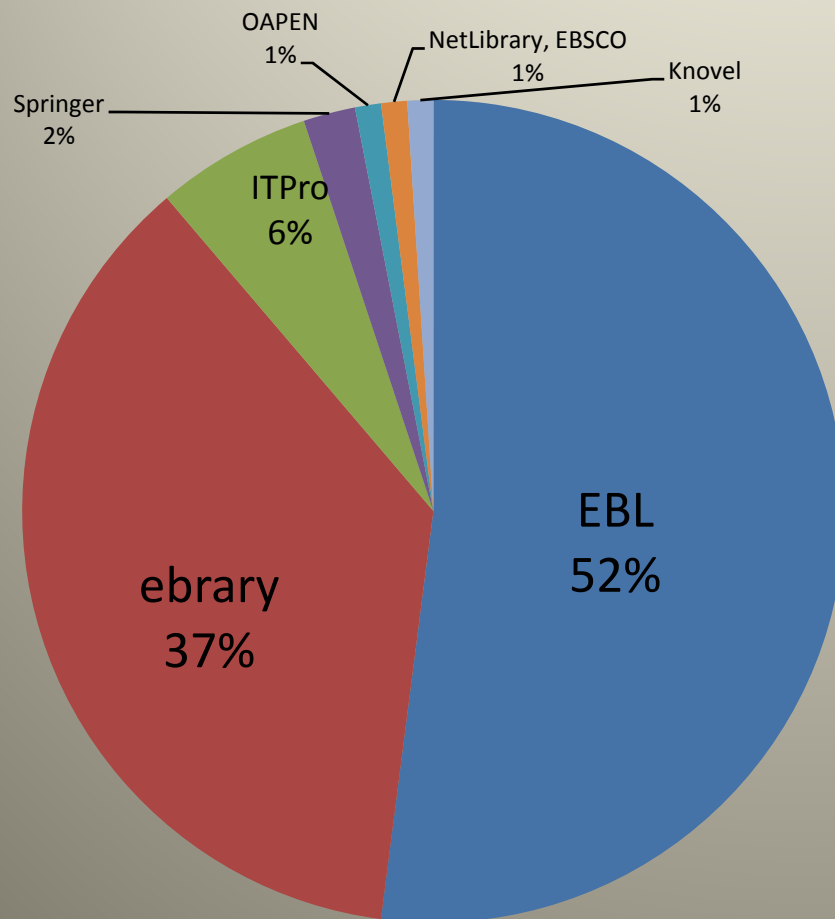

Number of Titles by Vendor When ≥ 4 Ebooks in UW System

Ebook Titles by Vendor

- UW system has a policy of not purchasing a title if it is owned by 4 or more campuses
- **25%** (98/394) of the titles identified were available as an ebook by 4 or more libraries in the UW system. Of these:
  - EBL
    51/98 = **52%**
  - Ebrary
    36/98 = **37%**